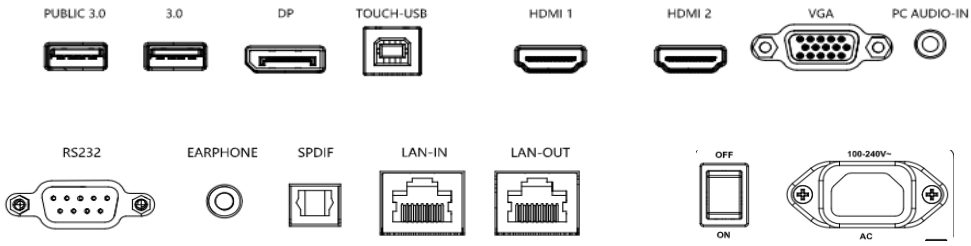

Input/output terminals

Front I/O

Rear I/O

Wall mount

Dimension